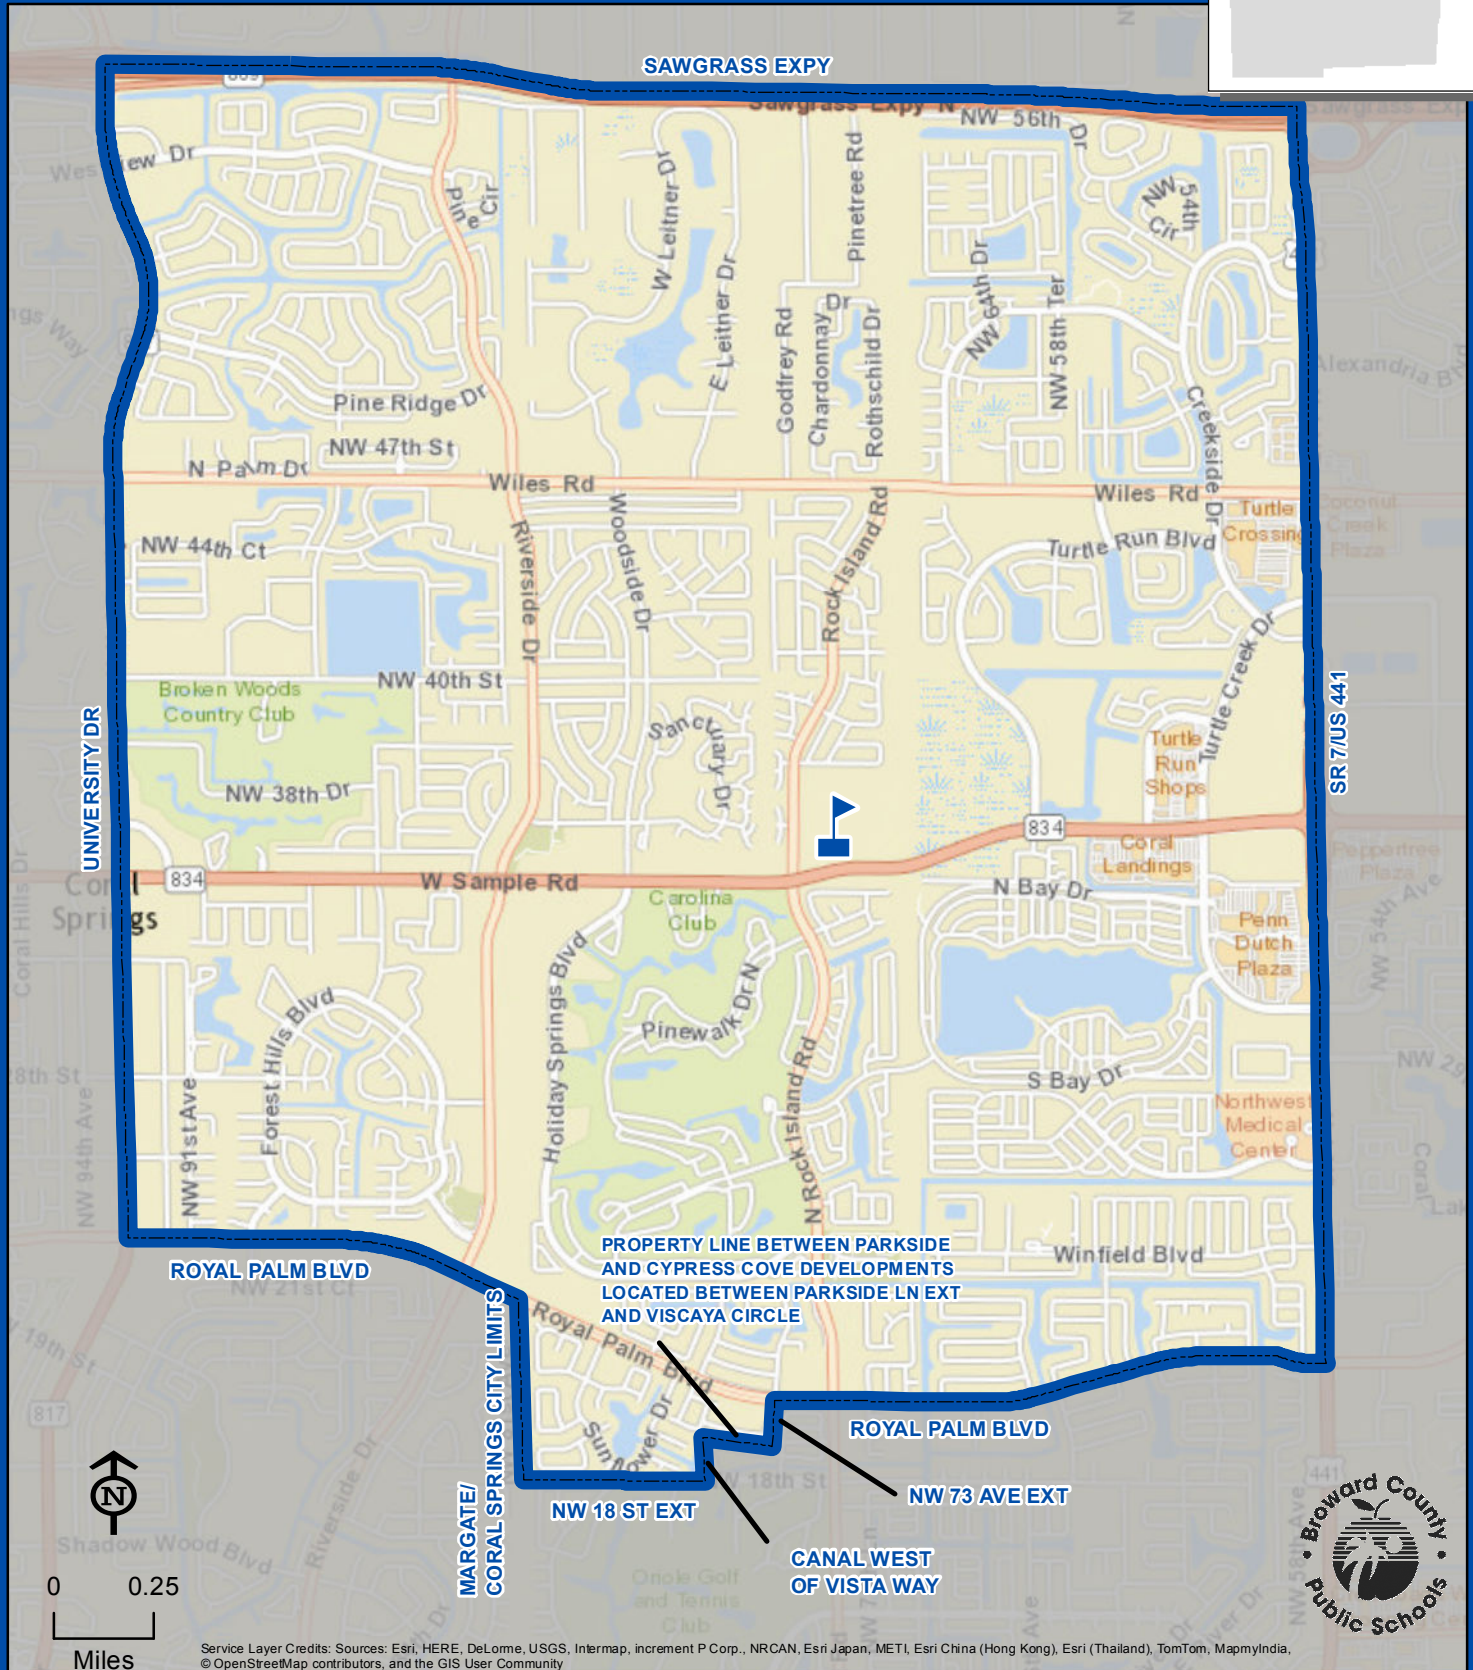

# CORAL SPRINGS HIGH SCHOOL

7201 W SAMPLE ROAD  
CORAL SPRINGS, FLORIDA 33065  
754-322-0500

Innovative Program

CORAL SPRINGS

THIS MAP IS FOR CONCEPTUAL PURPOSES ONLY AND SHOULD NOT BE USED FOR LEGAL BOUNDARY DETERMINATIONS